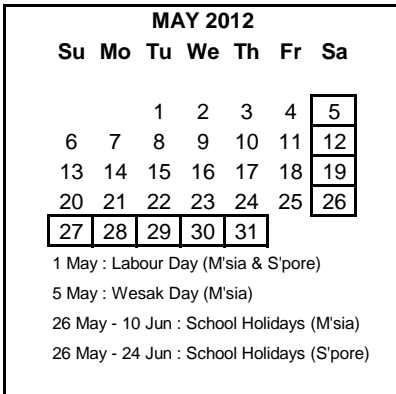

LEXIS AND GRAND LEXIS PORT DICKSON

SEASONAL CHART JANUARY - DECEMBER 2012

 - Super Peak

 - Peak

Unshaded - Low Season /Normal