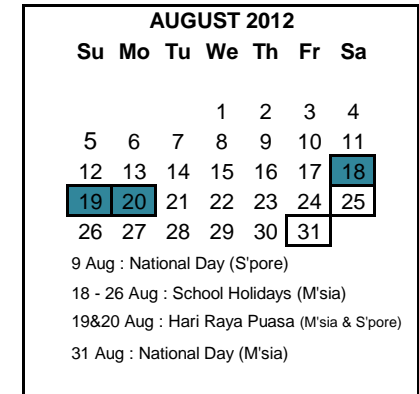

LEXIS AND GRAND LEXIS PORT DICKSON

SEASONAL CHART JANUARY - DECEMBER 2012

 - Super Peak

 - Peak

Unshaded - Low Season /Normal