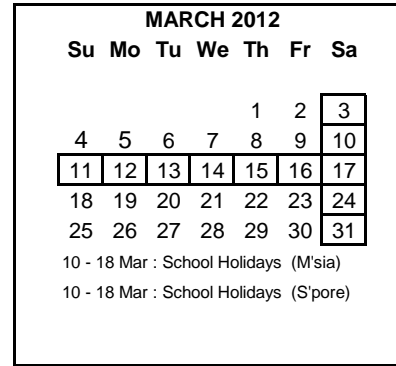

LEXIS AND GRAND LEXIS PORT DICKSON

SEASONAL CHART JANUARY - DECEMBER 2012

 - Super Peak

 - Peak

Unshaded - Low Season /Normal