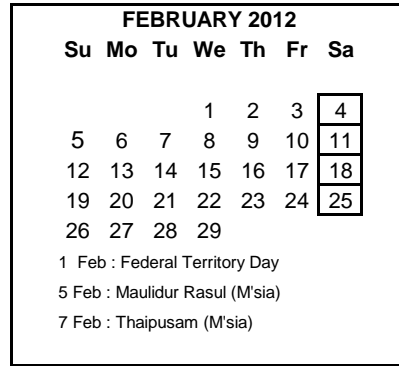

LEXIS AND GRAND LEXIS PORT DICKSON

SEASONAL CHART JANUARY - DECEMBER 2012

 - Super Peak

 - Peak

Unshaded - Low Season /Normal