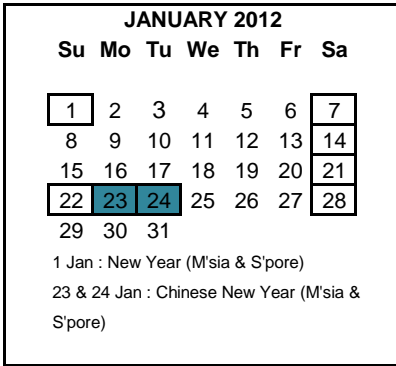

LEXIS AND GRAND LEXIS PORT DICKSON

SEASONAL CHART JANUARY - DECEMBER 2012

 - Super Peak

 - Peak

Unshaded - Low Season /Normal